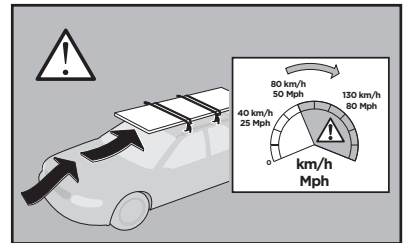

Thule Rapid System Kit 1170

> Instructions

LADA 110, 4-dr Sedan, 96-07

LADA 112, 5-dr Hatchback, 00-08

ISO 11154-E